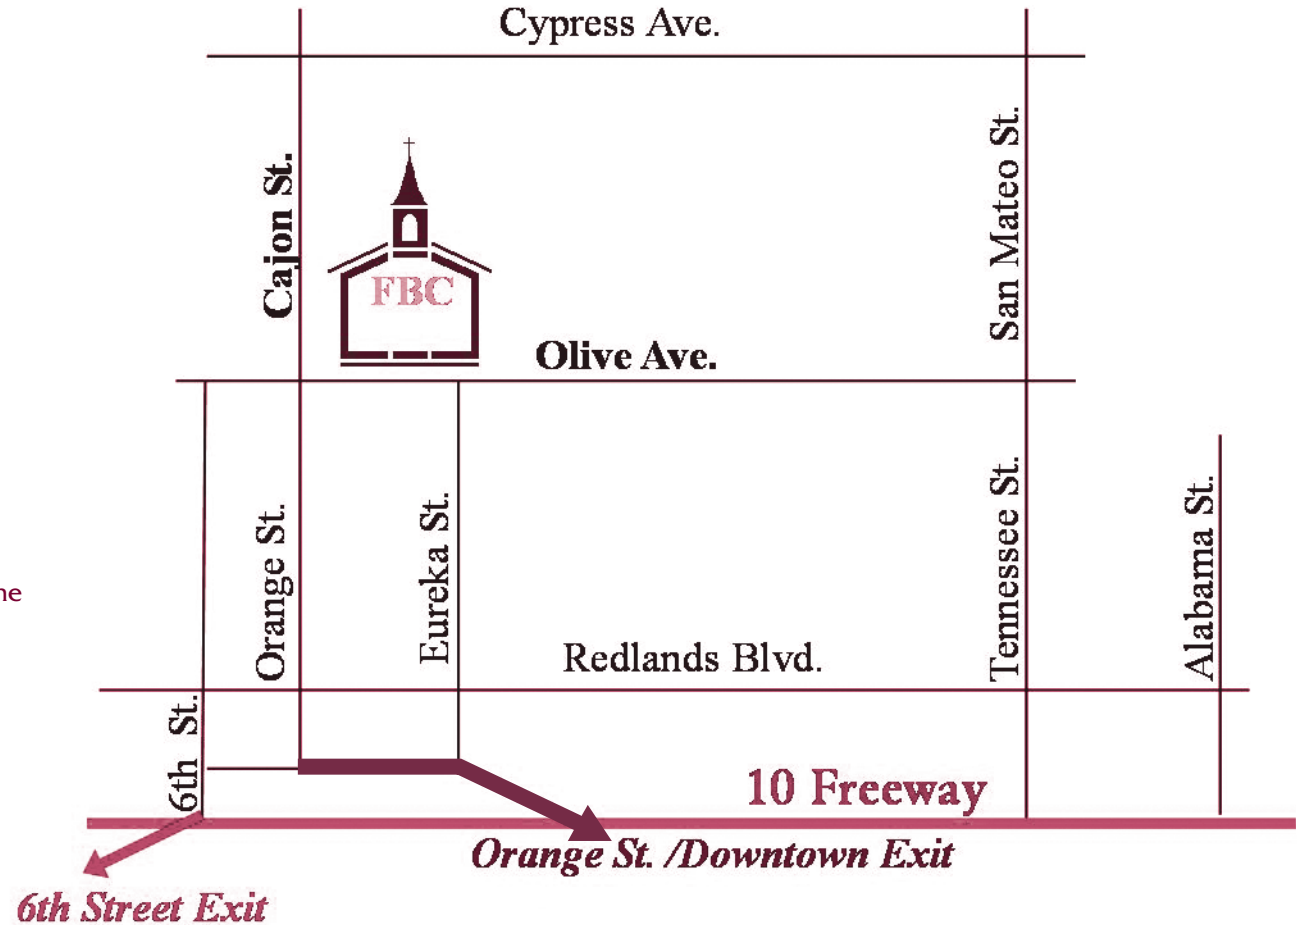

The First Baptist Church of Redlands

51 West Olive Avenue, Redlands, CA 92373-5243
TEL (909) 793-3289 www.fbcredlands.org

CHURCH LOCATION & DIRECTIONS

From Yucaipa, Banning Areas

- > 10 West
- > **Exit** 6th Street off-ramp (you will see the Chevron gas station at the off-ramp)
- > Turn **(LEFT)** at off-ramp stop sign.
- > **Cross** Redlands Blvd & continue on 6th Street, passing through Downtown Redlands area.
- > Turn **(RIGHT)** on Olive Ave.
- > Turn **(LEFT)** on Cajon Street.
- > Church is on SW corner of Olive & Cajon.
- > **Parking** is off of Cajon St. on the right hand side after the church building.

From Riverside/ San Bernardino/ LA

- > 10 East
- > **Exit** Orange Street/ Downtown off-ramp & remain in the left hand lane
- > Continue straight at off-ramp stop sign.
- > Turn **(RIGHT)** on Orange St. and continue.
- > Orange St. curves & becomes Cajon St.
- > **Cross** Olive Ave.
- > Church is on the SW corner of Olive & Cajon.
- > **Parking** is off of Cajon St. on the right hand side after the church building.

Map not drawn to scale